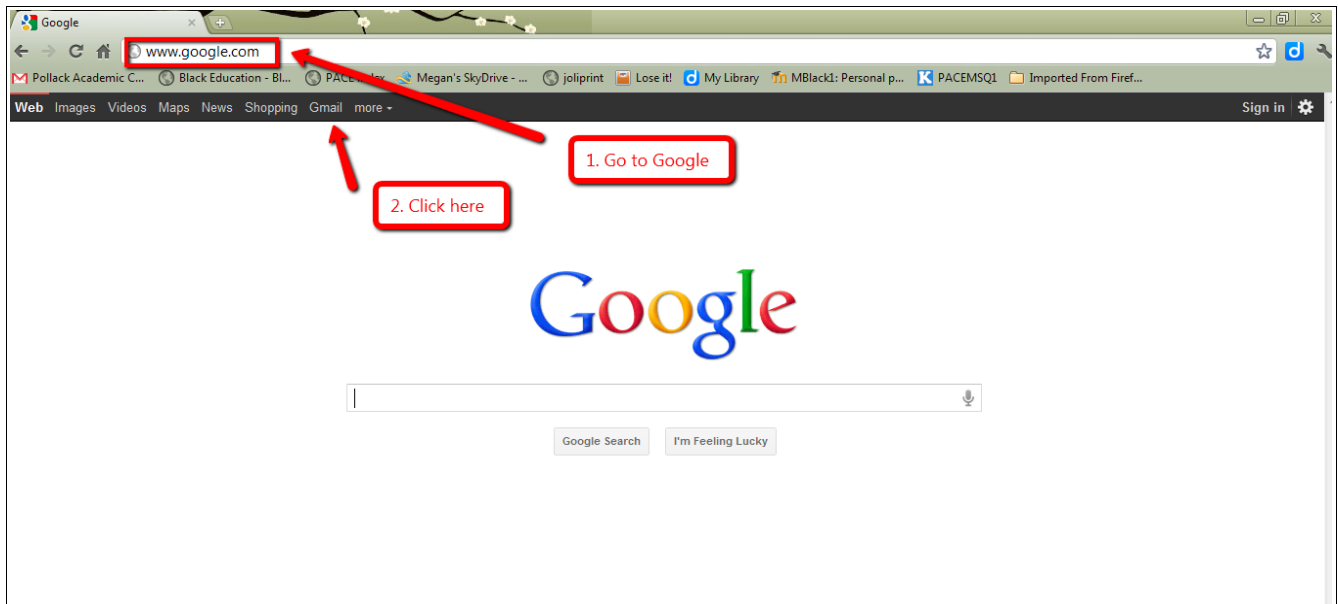

Logging into Google Apps the First Time!

1. Go to <http://www.google.com>
2. Click on Gmail at the top.

3. Input your user name: first name.last name@pacek-8.org (no spaces, be sure to put a dot between your first and last name.)
4. Input your password warriors (all lower case)
5. Click Sign in
6. Change your password to something you can remember but no one else will guess.